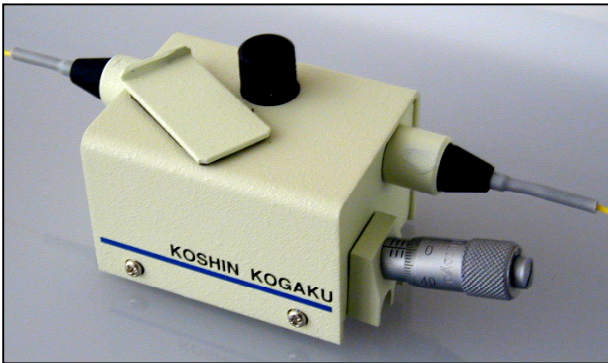

A cassette type filter. In-Line Exchangeable & Tunable Filter Module

# TFM/FC-980/1050

The tunable filter module with an exchangeable cassette type filter.

### ○Features

- Exchangeable filter
- Exact wavelength-tuning by micrometer
- Tuning range of 20nm
- Compact size L48 × W43 × H34 (without protrusion part)
- Competitive price