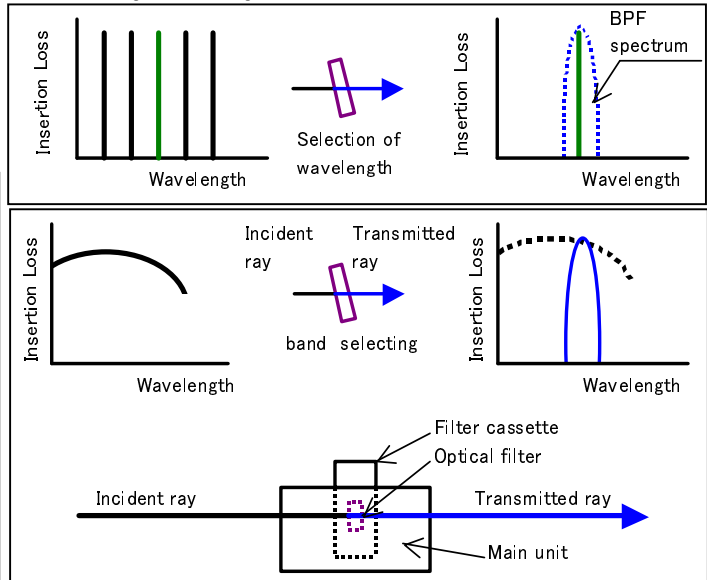

A cassette type filter. In-Line Exchangeable & Tunable Filter Module

# TFM/FC-980/1050

The tunable filter module with an exchangeable cassette type filter.

### ○Features

- Exchangeable filter
- Exact wavelength-tuning by micrometer
- Tuning range of 20nm
- Compact size L48 × W43 × H34 (without protrusion part)
- Competitive price