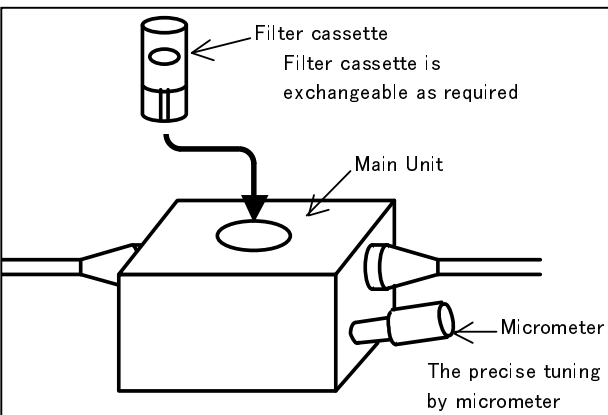

A cassette type filter. In-Line Exchangeable & Tunable Filter Module

# TFM/FC-980/1050

The tunable filter module with an exchangeable cassette type filter.

### ○Features

- Exchangeable filter
- Exact wavelength-tuning by micrometer
- Tuning range of 20nm
- Compact size L48 × W43 × H34 (without protrusion part)
- Competitive price